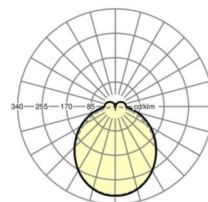

CHARACTERISTICS

Order number	19470004200
EAN number	4020863395859
Commodity code	94051190
Certification mark	IP 20, Protection class I, ENEC10 VDE, F, HACCP DIN10500/Food/IFS-application-related suitability/BRC, Indoor, CE
Impact resistance (IK rating)	IK03 (-20°C bis 25°C)
Ambient temperatur	ta -20°C to 25°C
Warranty period	5 years
State funding programs	BEG - Federal funding for efficient buildings (valid only for Germany)

ELECTRICAL ENGINEERING

Controller	Electronic driver (1 pcs.)
System output	68W
Mains voltage	230V/50Hz
Circuit breakers (inrush current)	10 pieces/B10, 16 pieces/B16, 10 pieces/C10, 16 pieces/C16
Energy efficiency class/light source	C

LIGHTING TECHNOLOGY

Placement	LED, Colour rendering/Light colour CRI ≥ 80 / 6500K
Colour tolerance (MacAdam)	3SDCM
Nominal luminous flux	10795lm
LED service life	50000h L80/B10 (Tq 25°C)
Luminaire luminous efficiency	158lm/W
Beam angle	115° (C0) / 110° (C90)
UGR lat./long.	27.7 / 27.1

MECHANICS

Housing colour	traffic white RAL 9016
Dimensions (LxWxH/DxH)	1531mm x 55mm x 37mm
Weight (net)	1.9kg
Type of installation	Mounting rail system installation, Light structure

Dimensions

L	1531 mm	Length
B	55 mm	Width
H	37 mm	Height

DEEP-LINK

<https://www.regiolux.de/en/article/19470004200>

Reference	LED 12000lm 865
ηLB	100 %
Φ ↓/↑	90 % / 10 %
UGR lat./long.	27.7 / 27.1